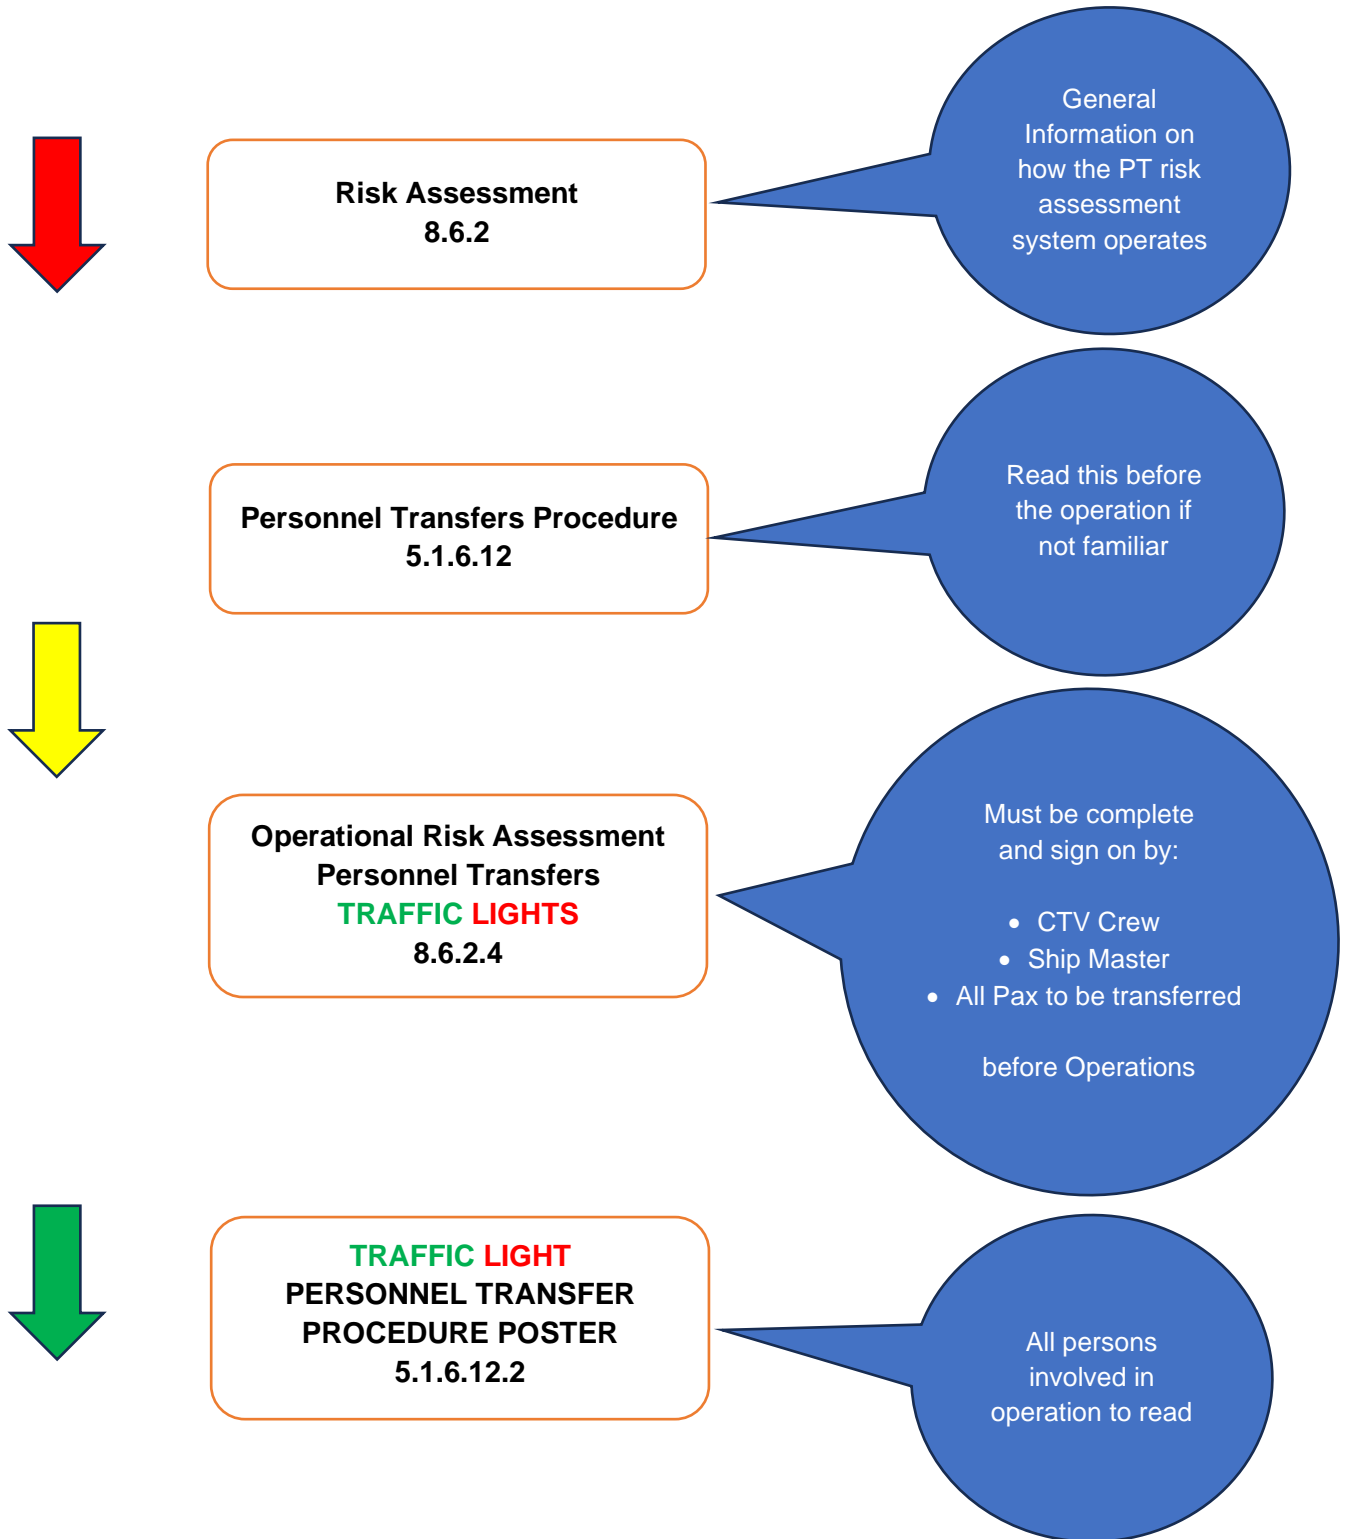

Document ID 5.1.6.12.1	Amendment: 000	Edition: 2024
Personnel Transfer Flow Chart		

**IF YOU CAN'T SEE A GREEN LIGHT DISPLAYED ON THE CTV,
YOU CAN'T TRANSFER**